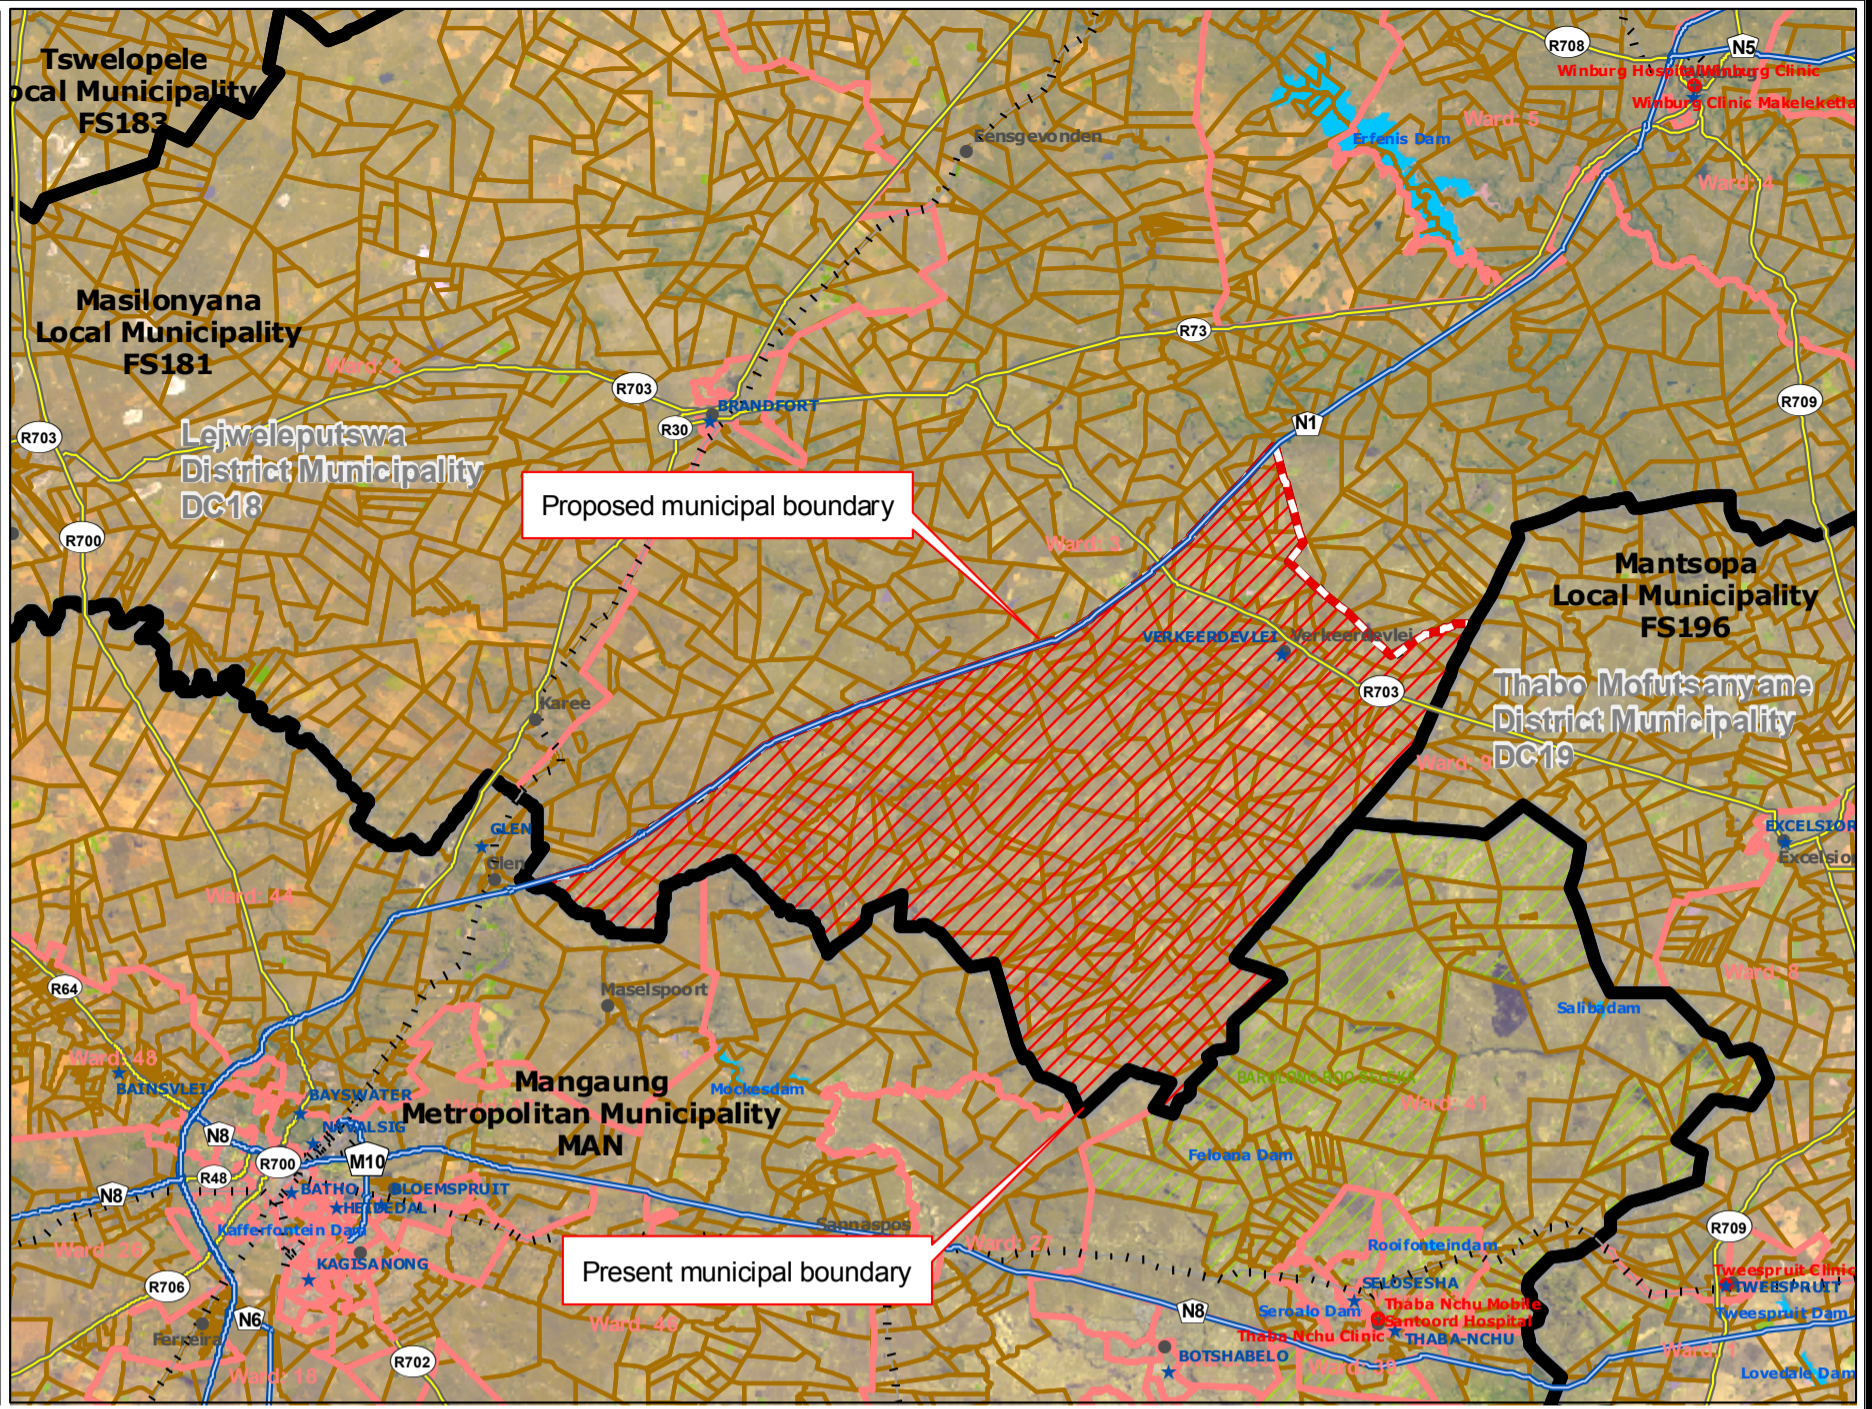

Redetermination of municipal boundaries

MAP NUMBER
DEM315

DATE
February 2012

Legend

- District Municipalities
- Local / Metro Municipalities
- Proposed boundary change
- Traditional Council Areas
- Wards
- SubPlace
- Parent Farms
- Dams
- National Roads
- Main Roads
- Secondary Roads
- Streets
- Railways
- Rivers
- Towns
- Schods
- Health Facilities
- Police Stations
- Airports

PRE SECTION 26 DESCRIPTION:

Proposed redetermination of the municipal boundaries of Masilonyana Local Municipality (FS181), Lejweleputswa District Municipality (DC18) and Mangaung Metropolitan Municipality (MAN), by excluding the Verkeerde Vlei-Tshepong area from the municipal areas of Masilonyana Local Municipality (FS181) and Lejweleputswa District municipality (DC18), and by including it into the municipal area of Mangaung Metropolitan Municipality (MAN)